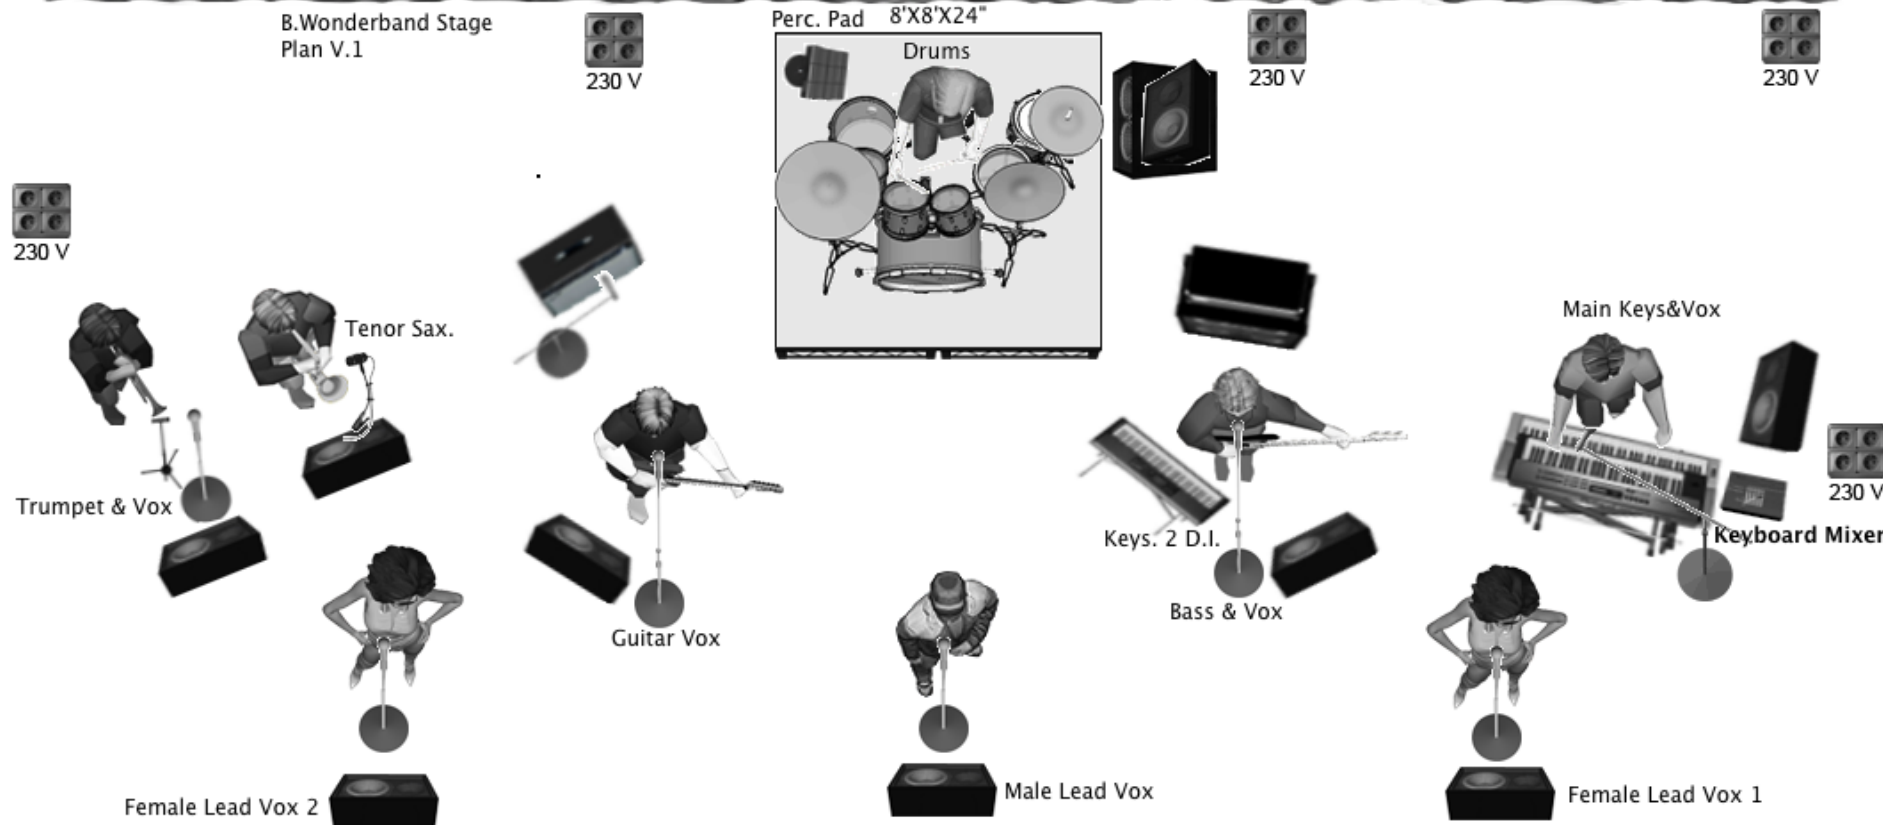

B.Wonderband Stage  
Plan V.1

Input Channel List:  
 1.Kick  
 2.Snare1  
 3.Snare2  
 4.Tom1  
 5.Tom2  
 6.Tom3  
 7.Tom4  
 8.Tom5  
 9.Tom6

10.Hihat  
 11.Overhead1  
 12.Overhead2  
 13.Bass Guitar D.I.  
 14.Guitar Cab Mic.  
 15.Main Keys. Mix out Left  
 16.Main Keys. Mix out Right  
 17.Keys 2 D.I. Left  
 18.Keys 2 D.I. Right  
 19.Drum/Percussion Pad

20.Tenor Sax (Clip On Mic)  
 21.Trumpet Mic.  
 22.Male Lead Vocal  
 23.Female Lead Vocal 1  
 24.Female Lead Vocal 2  
 25.Vocal4 (Main Keys)  
 26.Vocal5 (Bass)  
 27.Vocal 6 (Trumpet)  
 28.Vocal 7 (Guitar)

Monitors:  
 1 x Drum Fill  
 8 x Wedge  
  
 for further info contact:  
 Pat. 07890 614869  
 patwgtrstr@gmail.com